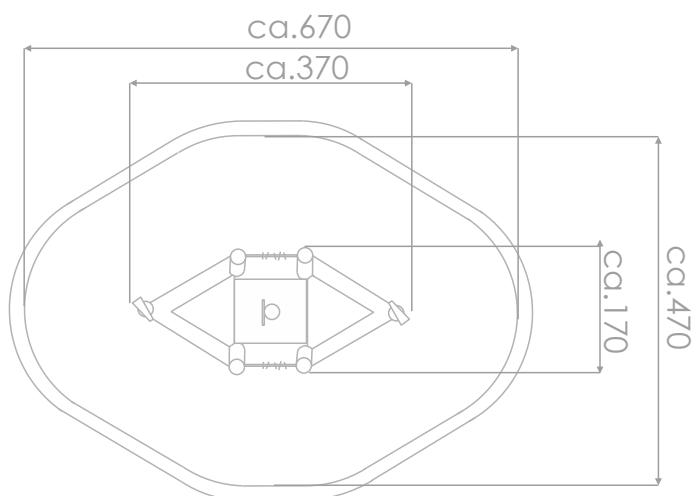

### INFORMATION ABOUT THE PRODUCT

Dimensions	ca.170 x 370 cm
Safety zone	ca.470 x 670 cm
Overall height	ca.350 cm
Free fall height	ca.30 cm
Amount of users	7 persons
Product complies with EN 1176-1:2017-12	YES
Availability of spare parts	YES
Age range	1-8
<small>According to EN 1176-1:2017-12 norm, the product requires applying a safety surface according to the product's free fall height.</small>	

Visualisation is for reference only,  
actual appearance may vary.

SCALE 1:100

MATERIALS:

<p>NATURAL ROBINIA WOOD</p>	<p>POLYPROPYLENE ROPES PP - MULTISPLIT TYPE WITH A STEEL CORE AND A DIAMETER OF 16 MM</p>	<p>PLATES OF THE WALLS MADE OF GREY TRIPLE LAYERED 15 MM HDPE POLYETHYLENE</p>