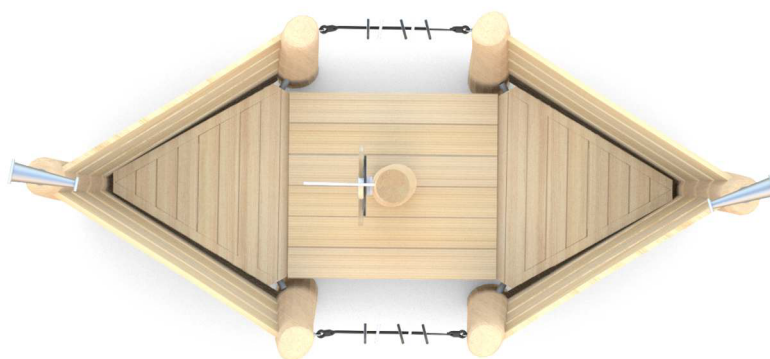

SOCIALIZING

CLIMBING

BALANCING

JUMPING

### INFORMATION ABOUT THE PRODUCT

Dimensions	ca.170 x 370 cm
Safety zone	ca.470 x 670 cm
Overall height	ca.350 cm
Free fall height	ca.30 cm
Amount of users	7 persons
Product complies with EN 1176-1:2017-12	YES
Availability of spare parts	YES
Age range	1-8
<small>According to EN 1176-1:2017-12 norm, the product requires applying a safety surface according to the product's free fall height.</small>	

Visualisation is for reference only,  
actual appearance may vary.

SCALE 1:100

MATERIALS:

<p>NATURAL ROBINIA WOOD</p>	<p>POLYPROPYLENE ROPES PP - MULTISPLIT TYPE WITH A STEEL CORE AND A DIAMETER OF 16 MM</p>	<p>PLATES OF THE WALLS MADE OF GREY TRIPLE LAYERED 15 MM HDPE POLYETHYLENE</p>